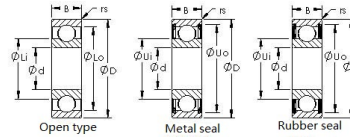

Metric Deep Groove Ball Bearings

| select | Inquiry | Bearing Number | Dimensions | | | Chamfer(min) | Basic Load Rating | | Limiting Speed (X1000 RPM) | Weight(Kg) |
|----------|---------|----------------|------------|-----|------|--------------|-------------------|-------|----------------------------|------------|
| | | | d | D | B | | (rs) | Cr(N) | | |
| 6000 | 10mm | 26mm | 8mm | 0.3 | 4550 | 1950 | 31 | 36 | 19 | |
| 6000 2RS | 10mm | 26mm | 8mm | 0.3 | 4550 | 1950 | 31 | 36 | 19 | |
| 6000zz | 10mm | 26mm | 8mm | 0.3 | 4550 | 1950 | 31 | 36 | 19 | |
| 6200 | 10mm | 30mm | 9mm | 0.6 | 5100 | 2400 | 24 | 29 | 32 | |
| 6200 2RS | 10mm | 30mm | 9mm | 0.6 | 5100 | 2400 | 24 | 29 | 32 | |
| 6200zz | 10mm | 30mm | 9mm | 0.6 | 5100 | 2400 | 24 | 29 | 32 | |
| 6300 | 10mm | 35mm | 11mm | 0.6 | 8100 | 3450 | 22 | 27 | 53 | |
| 6300 2RS | 10mm | 35mm | 11mm | 0.6 | 8100 | 3450 | 22 | 27 | 53 | |
| 6300zz | 10mm | 35mm | 11mm | 0.6 | 8100 | 3450 | 22 | 27 | 53 | |
| 6001 | 12mm | 28mm | 8mm | 0.3 | 5100 | 2400 | 27 | 32 | 22 | |
| 6001 2RS | 12mm | 28mm | 8mm | 0.3 | 5100 | 2400 | 27 | 32 | 22 | |
| 6001zz | 12mm | 28mm | 8mm | 0.3 | 5100 | 2400 | 27 | 32 | 22 | |
| 6201 | 12mm | 32mm | 10mm | 0.6 | 6800 | 3050 | 22 | 27 | 37 | |
| 6201 2RS | 12mm | 32mm | 10mm | 0.6 | 6800 | 3050 | 22 | 27 | 37 | |
| 6201zz | 12mm | 32mm | 10mm | 0.6 | 6800 | 3050 | 22 | 27 | 37 | |
| 6301 | 12mm | 37mm | 12mm | 1 | 9700 | 4200 | 20 | 25 | 60 | |
| 6301 2RS | 12mm | 37mm | 12mm | 1 | 9700 | 4200 | 20 | 25 | 60 | |
| 6301zz | 12mm | 37mm | 12mm | 1 | 9700 | 4200 | 20 | 25 | 60 | |